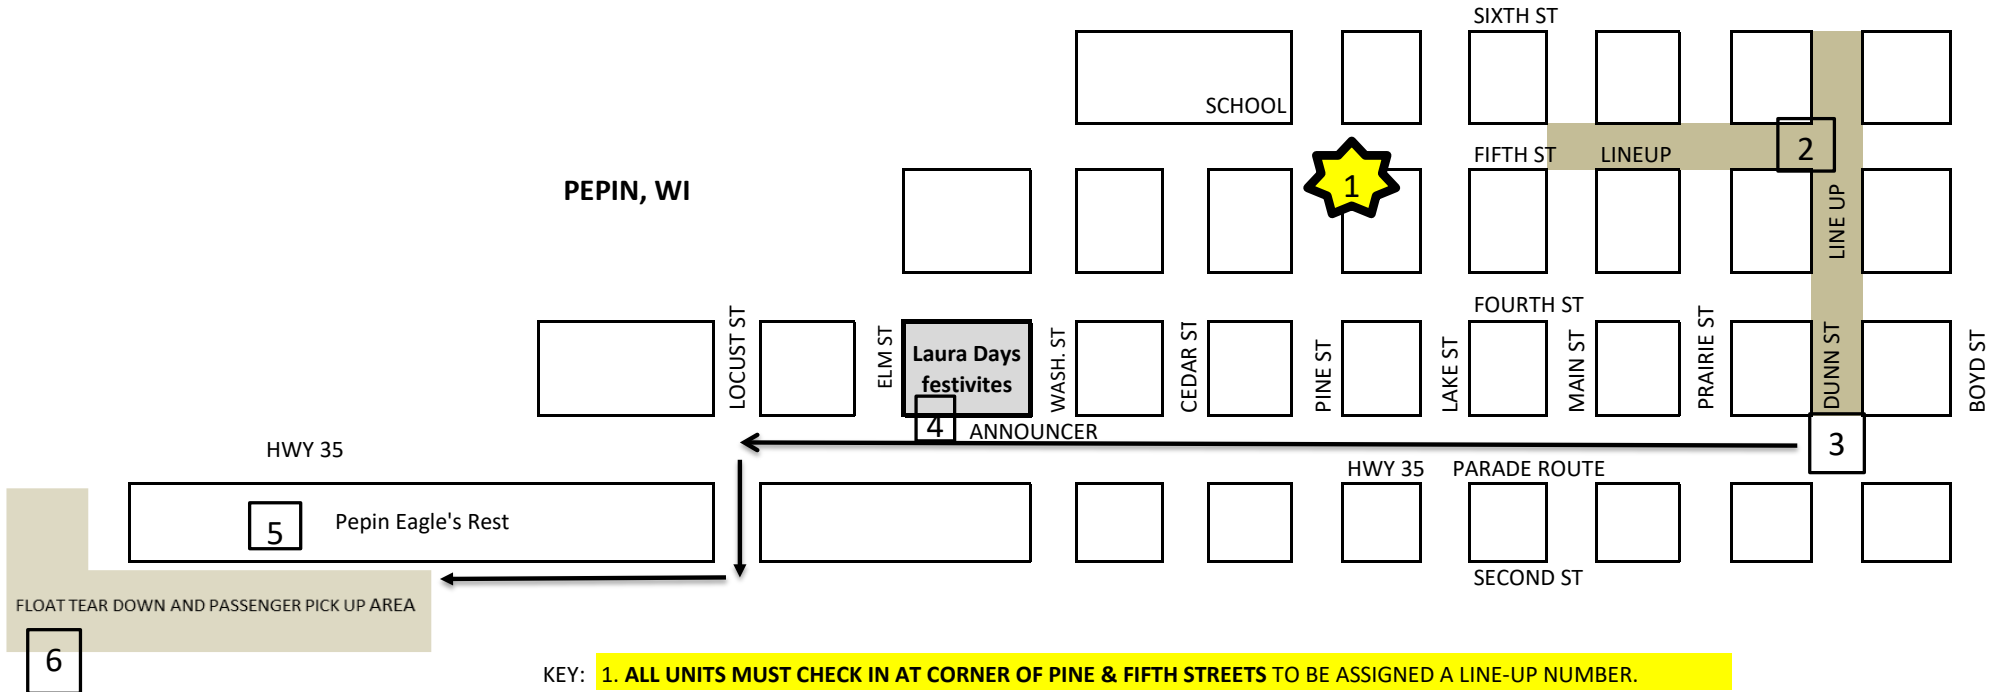

LAURA INGALLS WILDER DAYS PARADE LINE UP
SATURDAY, SEPTEMBER 9, 2023
LINE UP BEGINS AT 12:00 NOON AT CORNER OF FIFTH AND PINE STREETS
PARADE BEGINS PROMPTLY AT 2:00 P.M.

- KEY:
- 1. ALL UNITS MUST CHECK IN AT CORNER OF PINE & FIFTH STREETS TO BE ASSIGNED A LINE-UP NUMBER.
 - 2. LINE UP ALONG DUNN STREET & FIFTH STREETS AS ASSIGNED AT CHECK IN.
 - 3. AT 2:00 P.M. SHARP, THE PARADE BEGINS FROM THE CORNER OF DUNN AND HWY 35 AND PROCEEDS WEST.
 - 4. KEEP 3 FULL CAR LENGTHS BETWEEN YOUR UNIT AND THE ONE IN FRONT OF YOU. SLOW SLIGHTLY AT ANNOUNCER STATION.
 - 5. PARADE ENDS IN FRONT OF PEPIN EAGLE'S NEST RETIREMENT HOME ON SECOND ST
 - 6. YOU MAY TEAR DOWN FLOAT ALONG SECOND ST. WHEN READY TO EXIT, PROCEED ALONG SECOND STREET TO HWY 35.