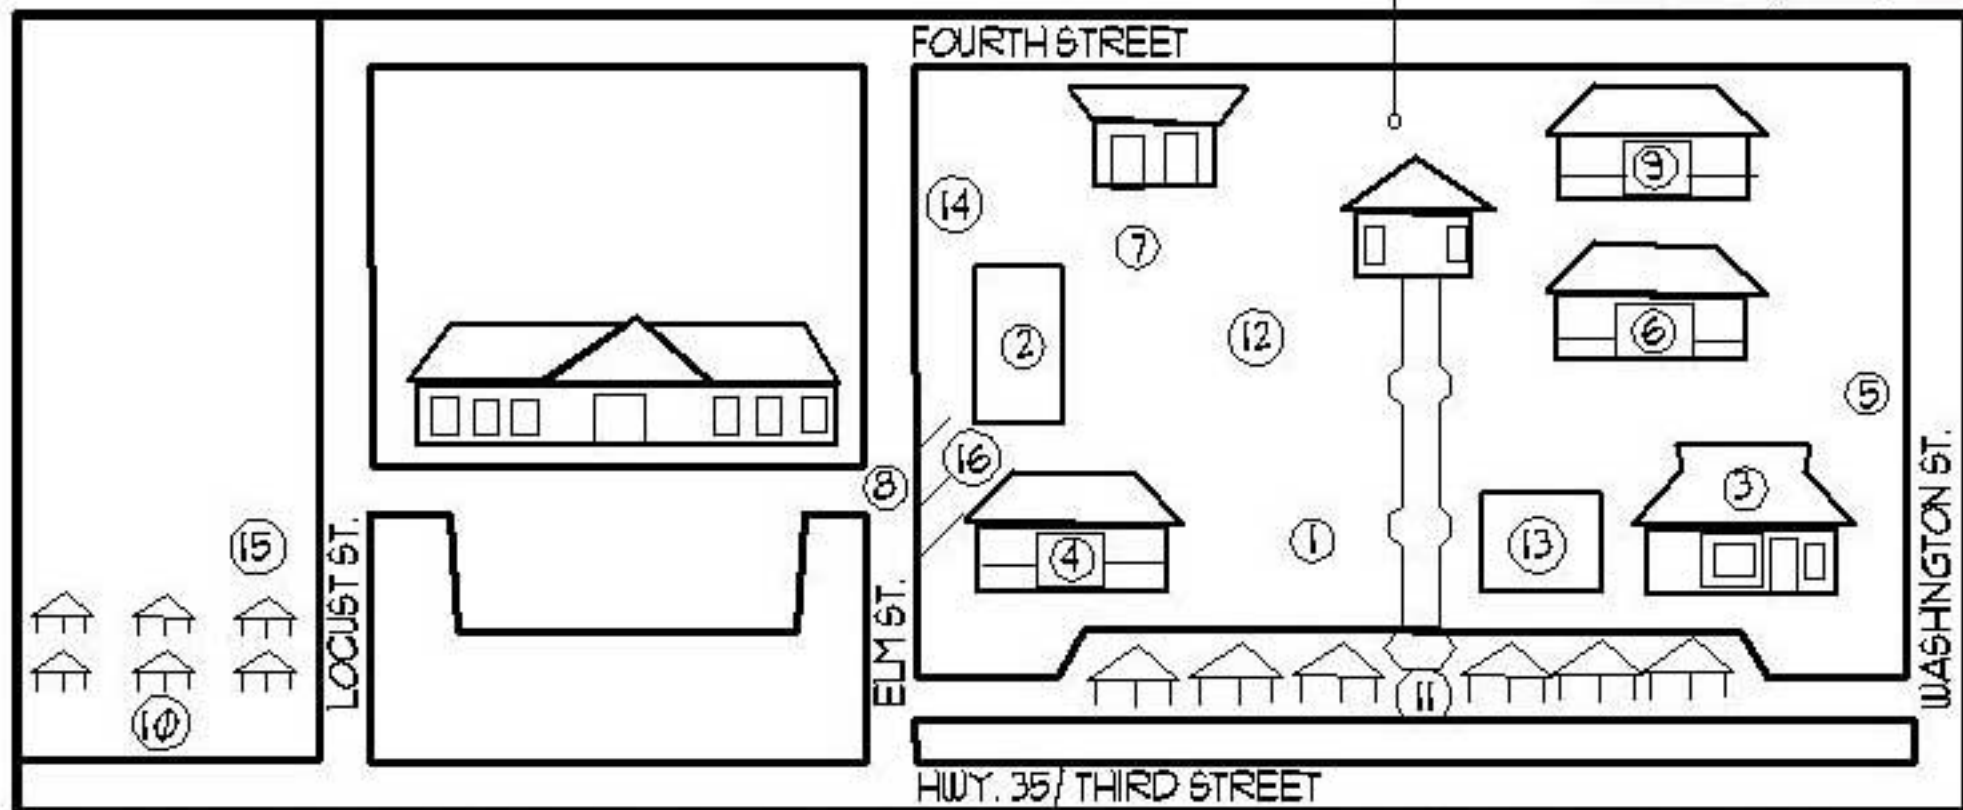

LAURA INGALLS WILDER PARK

SCHOOL (0.3 MI.) 

← WAYSIDE LOG CABIN (7 MI. NORTH ON HWY. CC)

LAURA INGALLS WILDER MUSEUM (0.3 MI.) →

- ① INFO BOOTH
- ② MAIN STAGE
- ③ TRAIN DEPOT
- ④ VITTLES
- ⑤ PETTING ZOO
- ⑥ FACE PAINTING
- ⑦ BARREL TRAIN RIDES
- ⑧ WAGON RIDES
- ⑨ KIDS ACTIVITIES
- ⑩ TRADITIONAL CRAFTS

- ⑪ ⑫ VENDORS
- ⑬ ⑭ ⑮ RESTROOMS
- ⑯ HANDICAP PARKING

**GENERAL PARKING: AROUND PERIMETER OF PARK